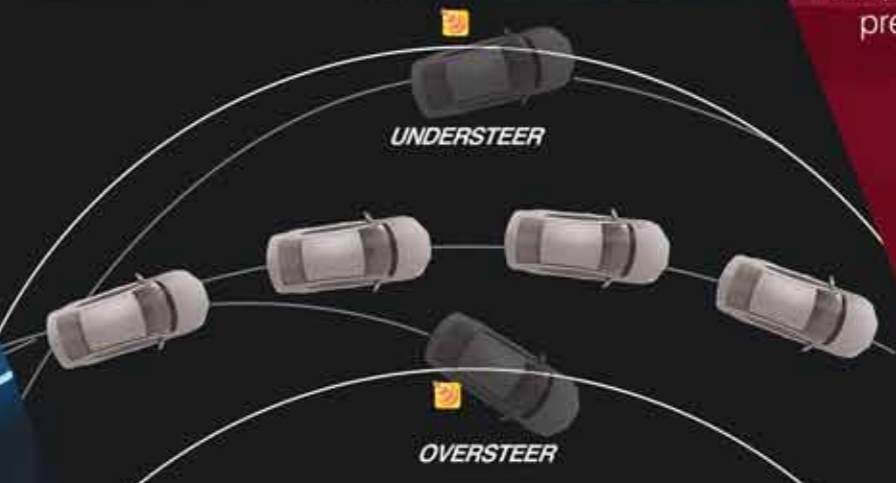

VEHICLE STABILITY CONTROL

Yaris provides top notch control systems. ABS brakes prevent wheel lock and Vehicle Stability Control to optimize steering efficiency to avoid skidding, swerving and turning on slippery roads.

TOYOTA
15